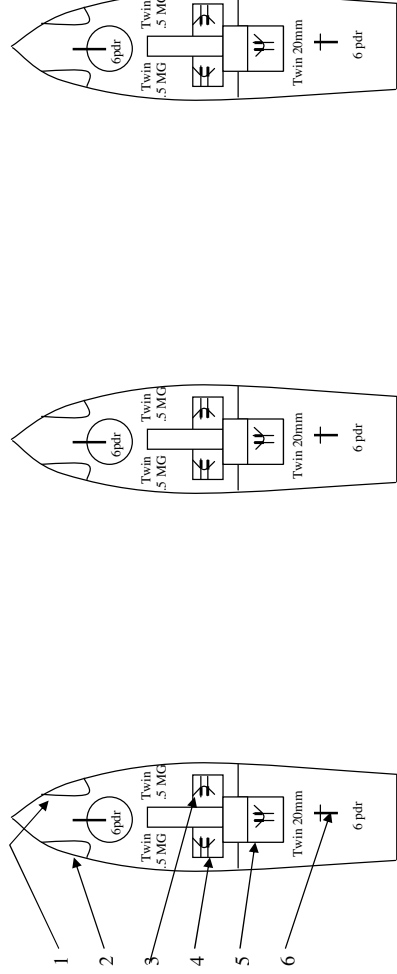

S38 class 'S' boat

7	Bridge			
8	Engines	14cms	9cms	4cms
	Torpedoes ;(Left)			
	;(Right)			

	Bridge			
	Engines	14cms	9cms	4cms
	Torpedoes ;(Left)			
	;(Right)			

	Bridge			
	Engines	14cms	9cms	4cms
	Torpedoes ;(Left)			
	;(Right)			

Fairmile 'D' MTB

7	Bridge			
8	Engines	12cms	8cms	4cms
	Torpedoes ;(Left)			
	;(Right)			

	Bridge			
	Engines	12cms	8cms	4cms
	Torpedoes ;(Left)			
	;(Right)			

	Bridge			
	Engines	12cms	8cms	4cms
	Torpedoes ;(Left)			
	;(Right)			