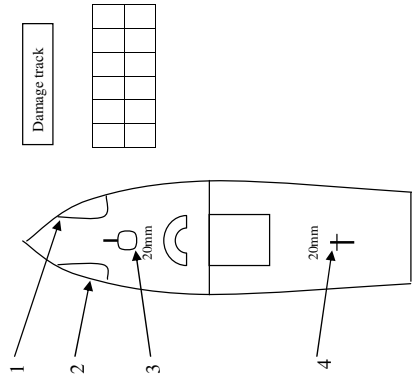

Damage track