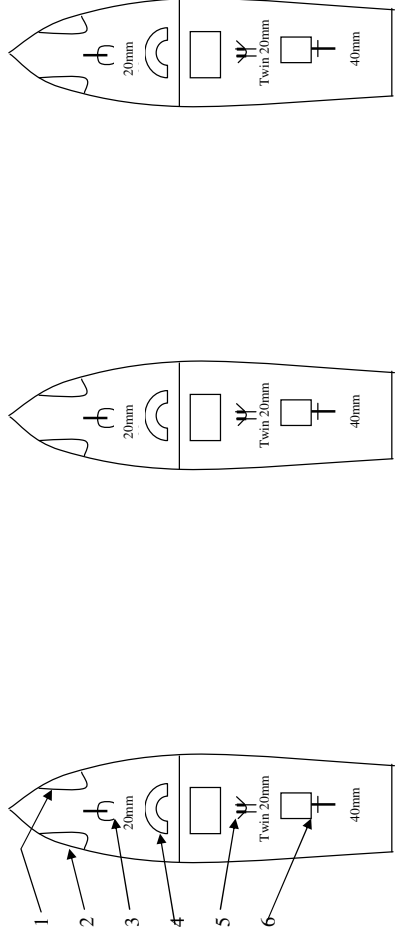

S38 class 'S' boat

7	Bridge			
8	Engines	14cms	9cms	4cms
	Torpedoes ;(Left)			
	;(Right)			

	Bridge			
	Engines	14cms	9cms	4cms
	Torpedoes ;(Left)			
	;(Right)			

	Bridge			
	Engines	14cms	9cms	4cms
	Torpedoes ;(Left)			
	;(Right)			

Fairmile 'D' MTB

7	Bridge			
8	Engines	12cms	8cms	4cms
	Torpedoes ;(Left)			
	;(Right)			

	Bridge			
	Engines	12cms	8cms	4cms
	Torpedoes ;(Left)			
	;(Right)			

	Bridge			
	Engines	12cms	8cms	4cms
	Torpedoes ;(Left)			
	;(Right)			