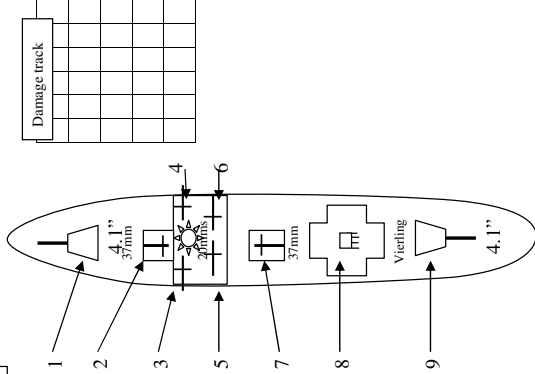

Bridge	12cms	8cms	4cms
Engines	Torpedoes ; (Fore)		
	;(aft)		

Mowe/Wolf class Torpedo boat

Bridge	10		
Engines	11		
	4cms	2cms	

Bridge			
Engines	6cms	4cms	2cms

Bridge			
Engines	6cms	4cms	2cms

D20

Damage track