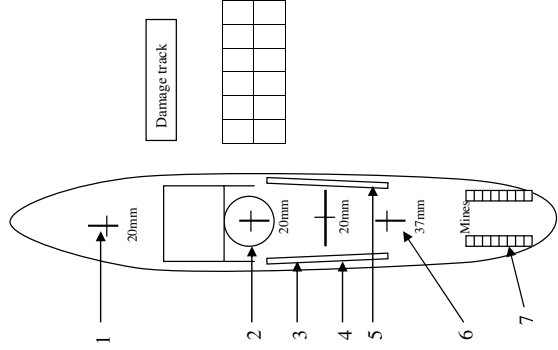

Damage track